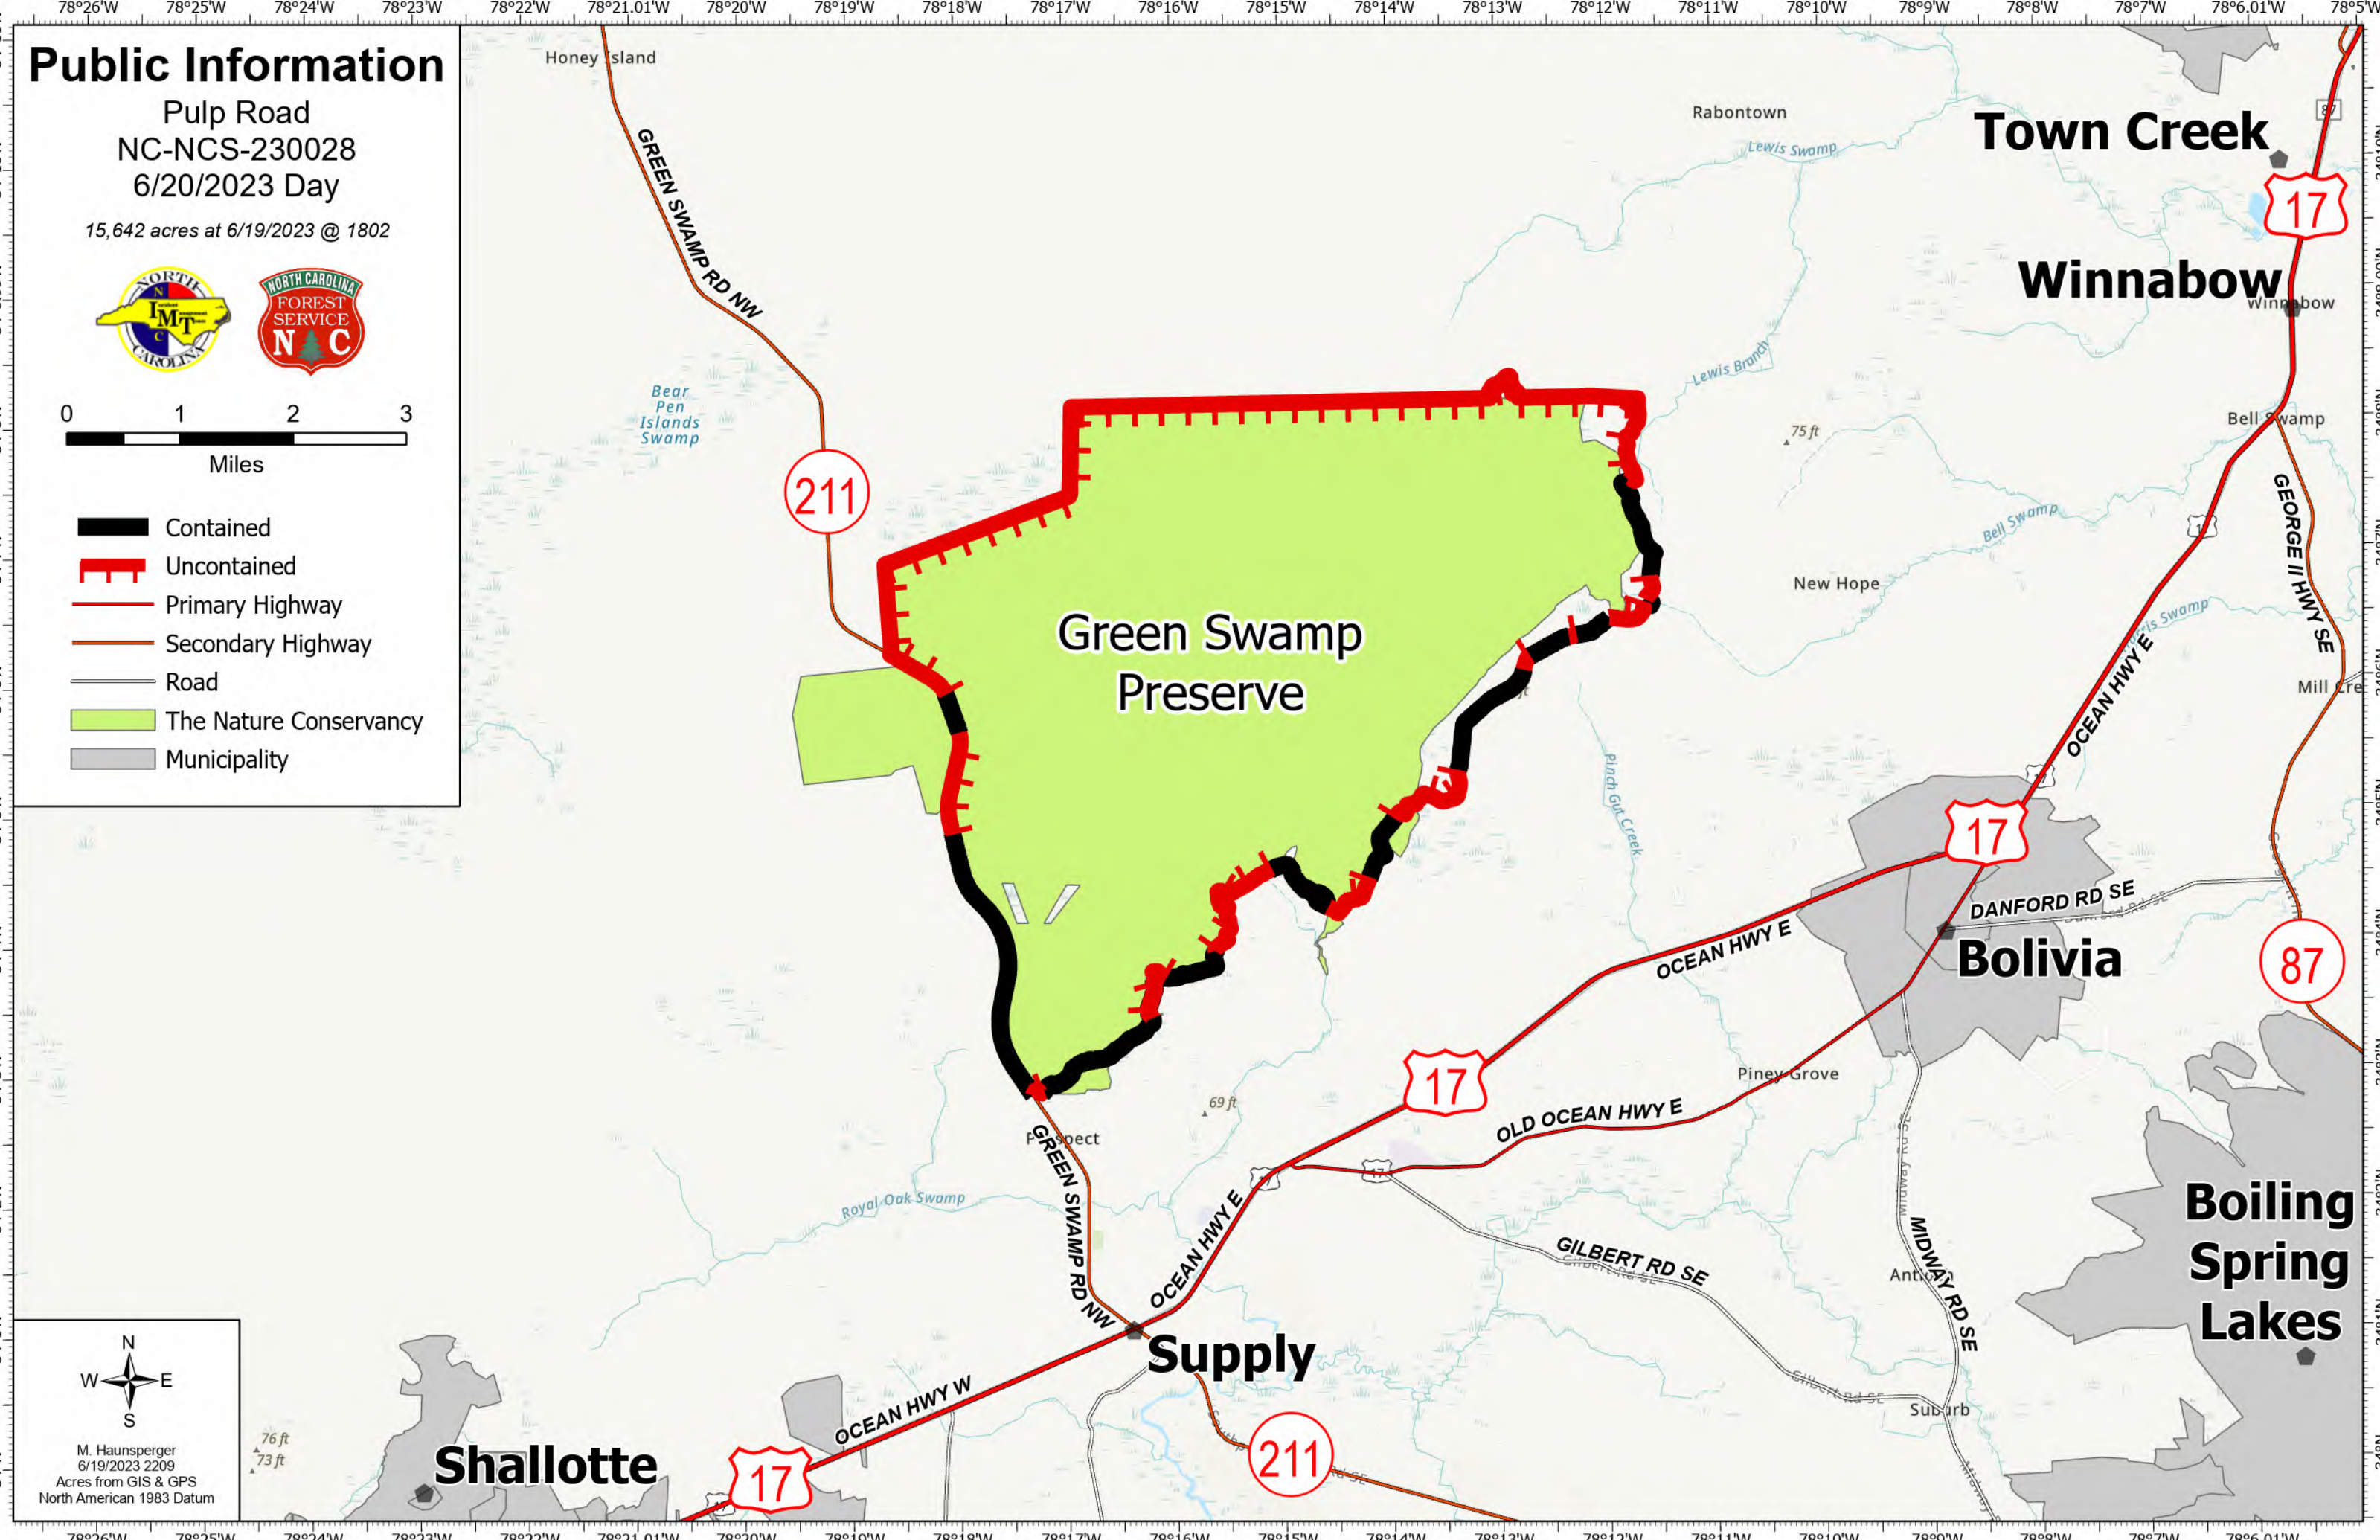

Public Information

Pulp Road
NC-NCS-230028
6/20/2023 Day

15,642 acres at 6/19/2023 @ 1802

- Contained
- Uncontained
- Primary Highway
- Secondary Highway
- Road
- The Nature Conservancy
- Municipality

M. Haunsperger
6/19/2023 2209
Acres from GIS & GPS
North American 1983 Datum